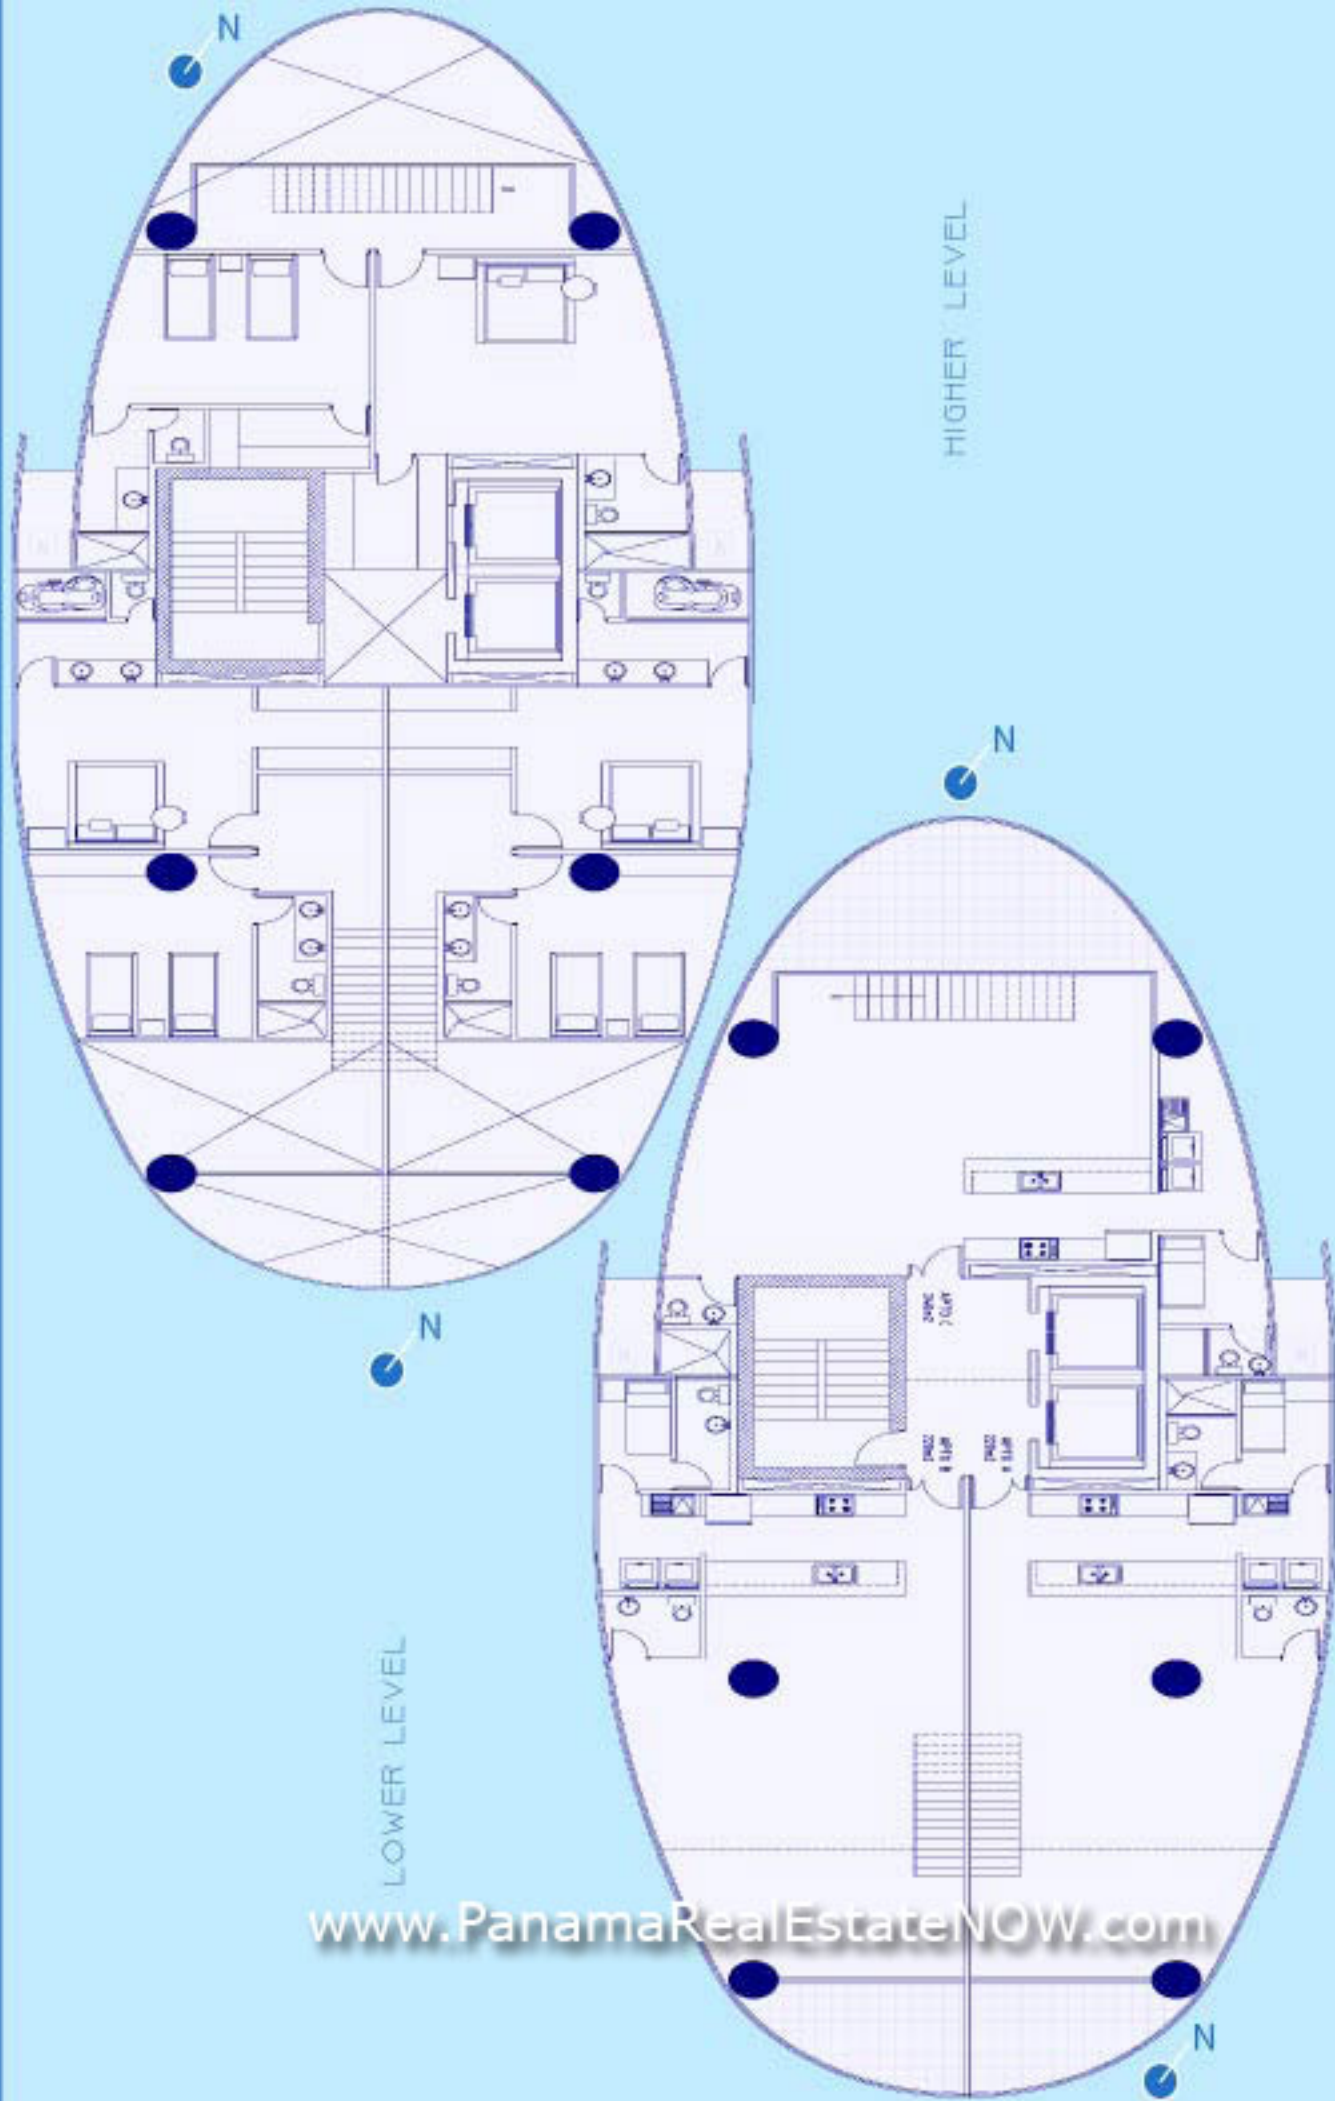

General floor plan

www.PanamaRealEstateNOW.com

UNIT A

LOWER LEVEL

HIGHER LEVEL

APTO A
220m2

www.PanamaRealEstateNOW.com

UNIT A