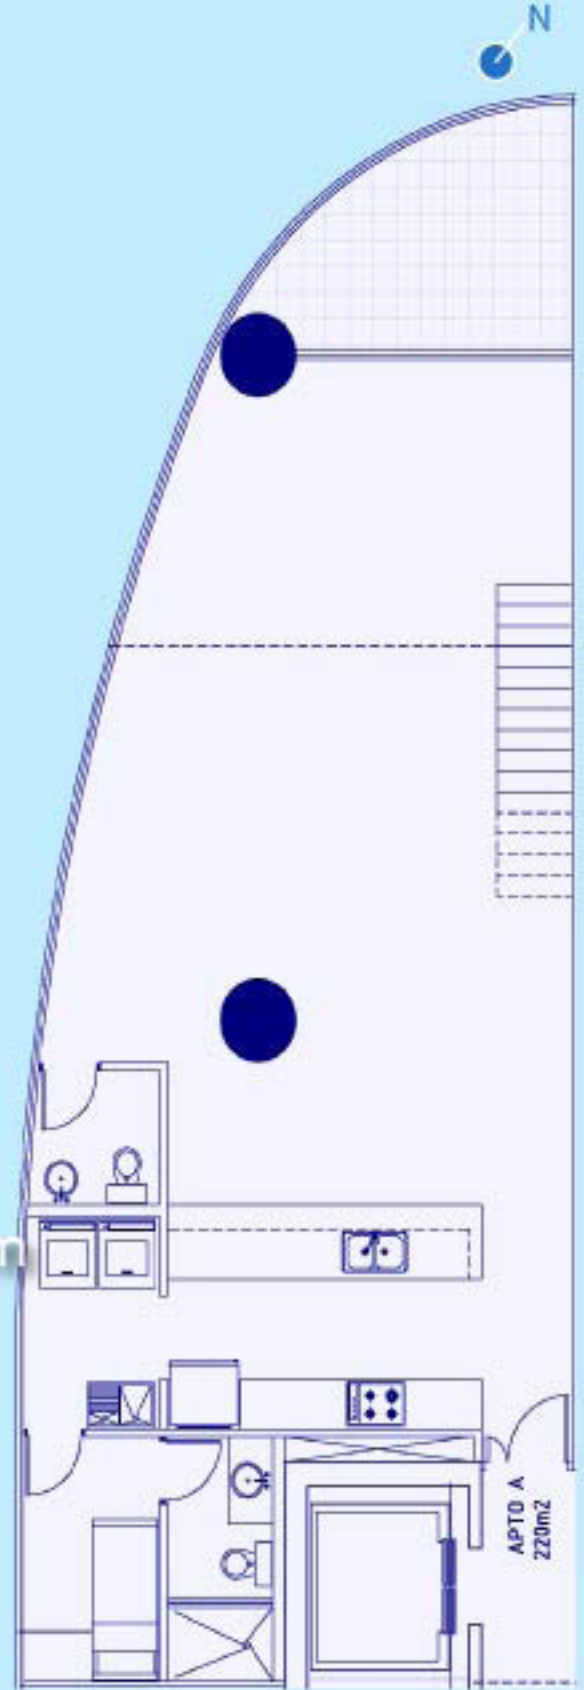

General floor plan

www.PanamaRealEstateNOW.com

UNIT A

LOWER LEVEL

HIGHER LEVEL

APTO A
220m2

www.PanamaRealEstateNOW.com

UNIT A