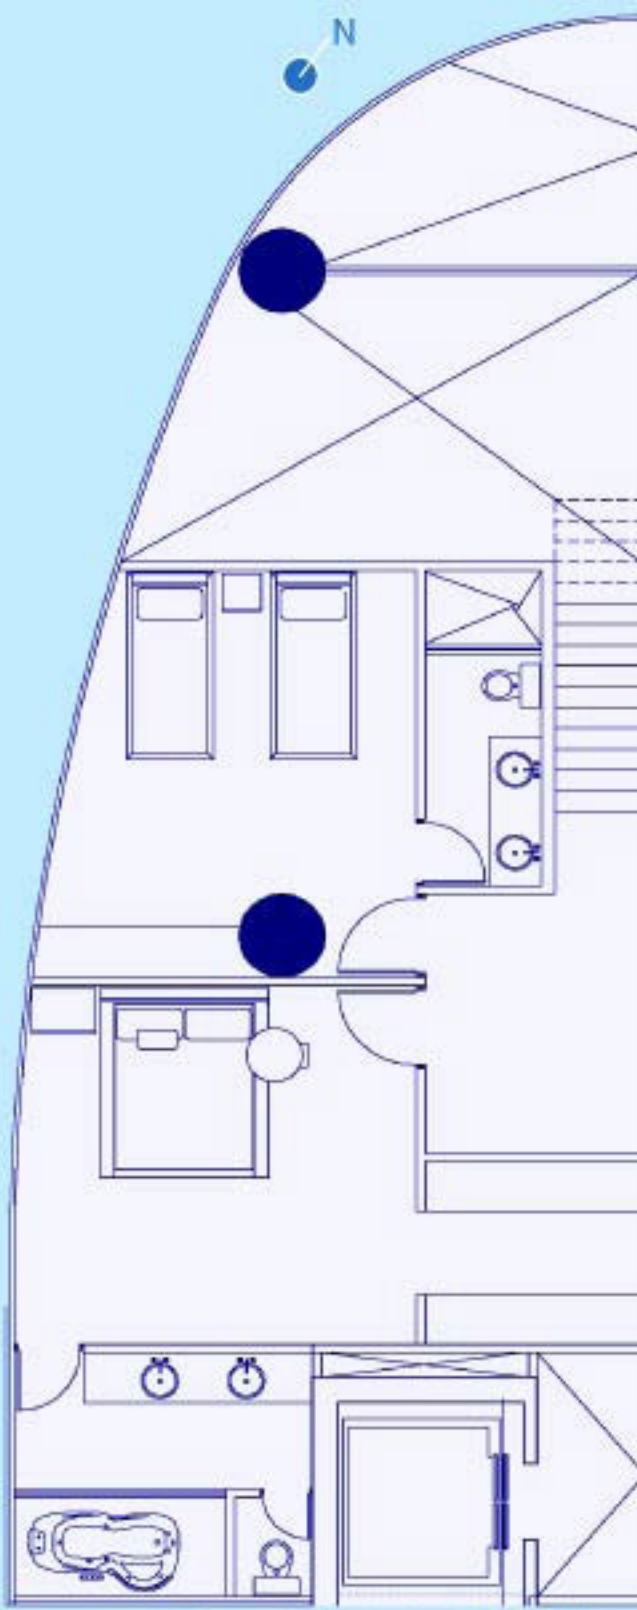

- Floor to ceiling panoramic windows
- Spacious walking closets in all of our suites
- Wide double-height terraces
- Elegant floor to ceiling height
- Italian loft like kitchen
- Move-in-ready

- Fully equipped with high efficiency frigidaire appliances (AC units, Kitchen, Laundry)
- Kitchen and Bathroom walls dressed in the most beautiful stones
- Visitors Bathroom

General floor plan

www.PanamaRealEstateNOW.com

UNIT A

LOWER LEVEL

HIGHER LEVEL

APTO A
220m2

www.PanamaRealEstateNOW.com

UNIT A